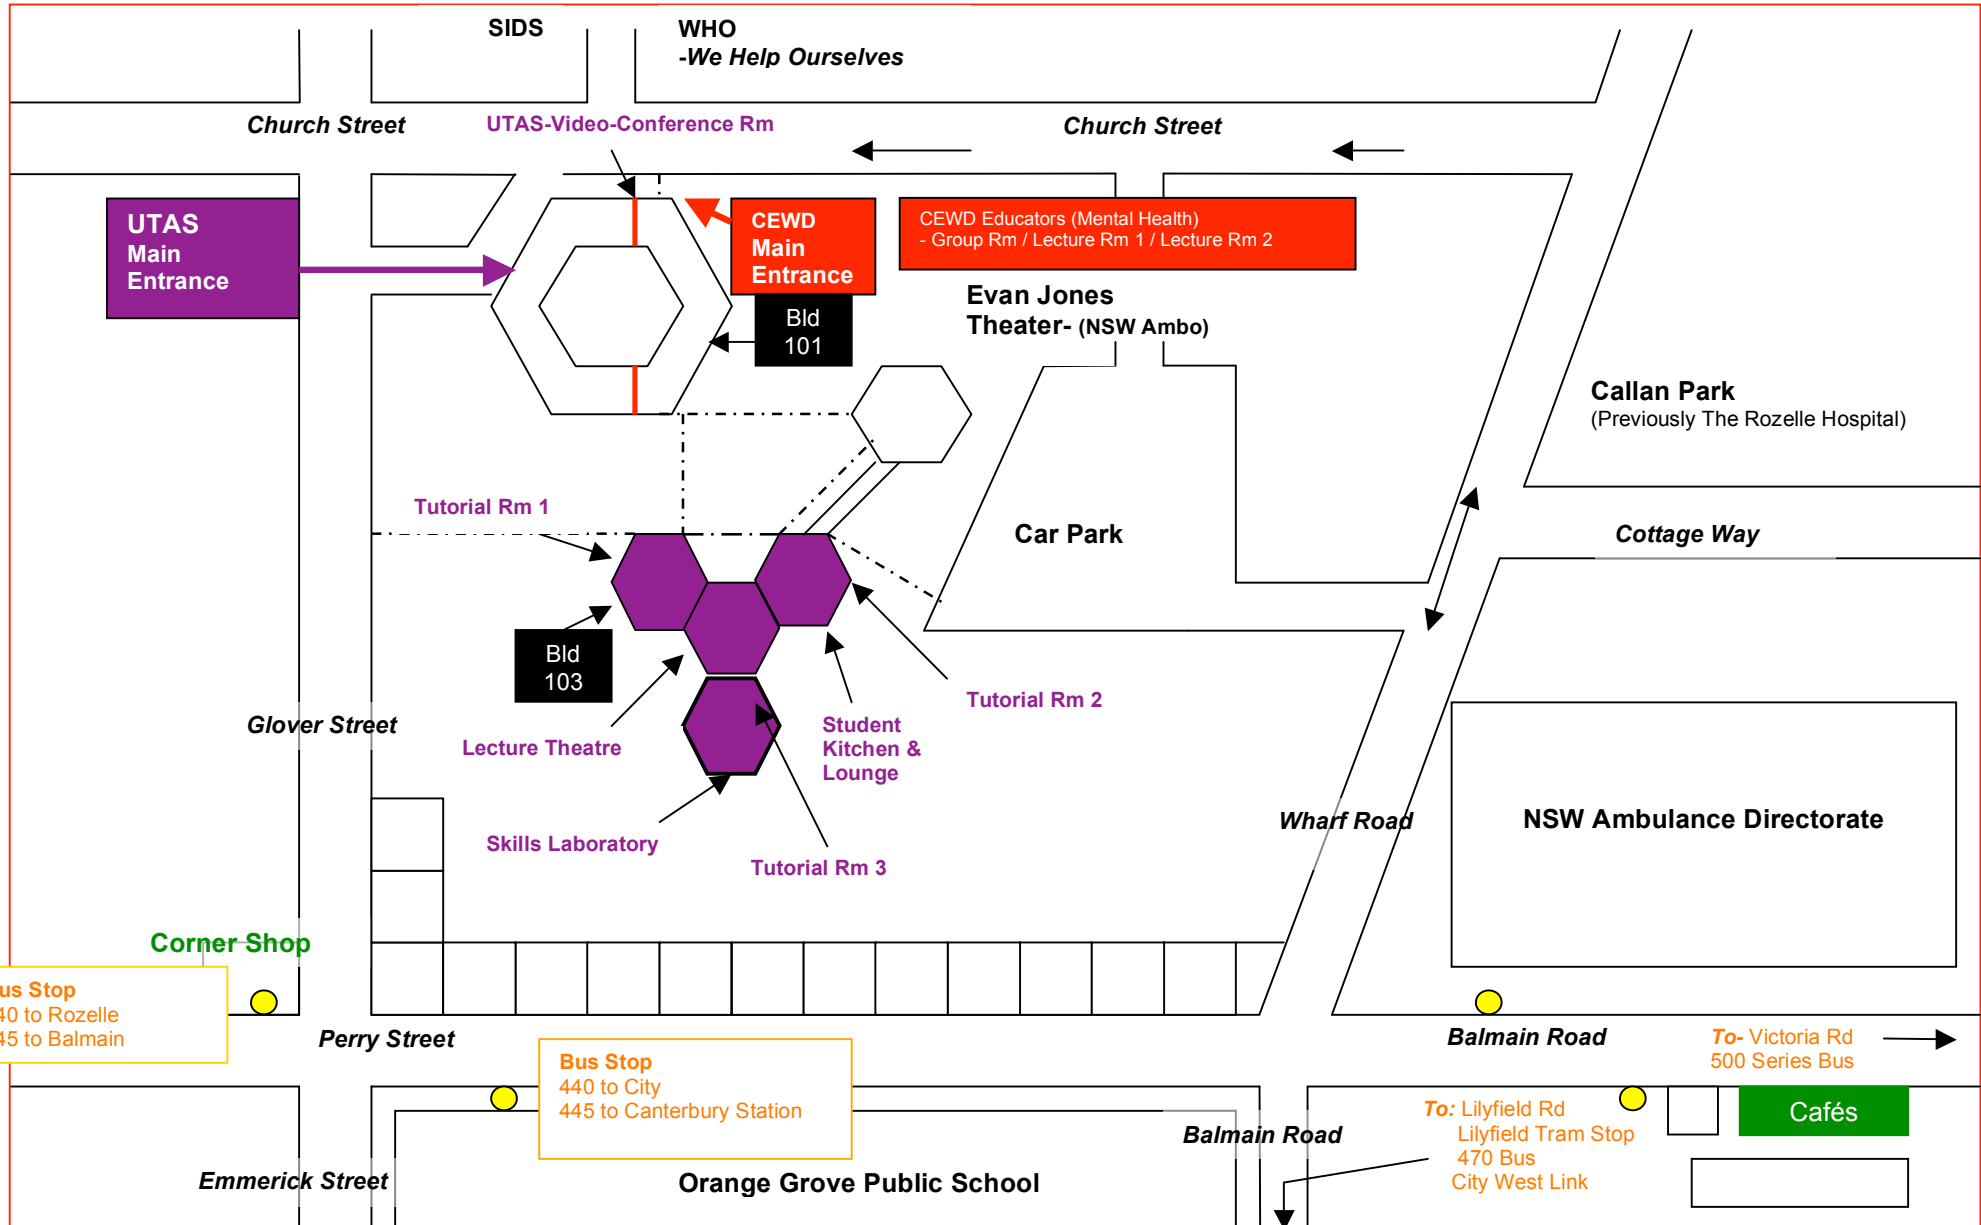

CENTRE FOR EDUCATION AND WORKFORCE DEVELOPMENT: Sydney South West Area Health Service. ROZELLE CAMPUS, Church Street, Lilyfield

KEY: - - - - = Steps or Walkway